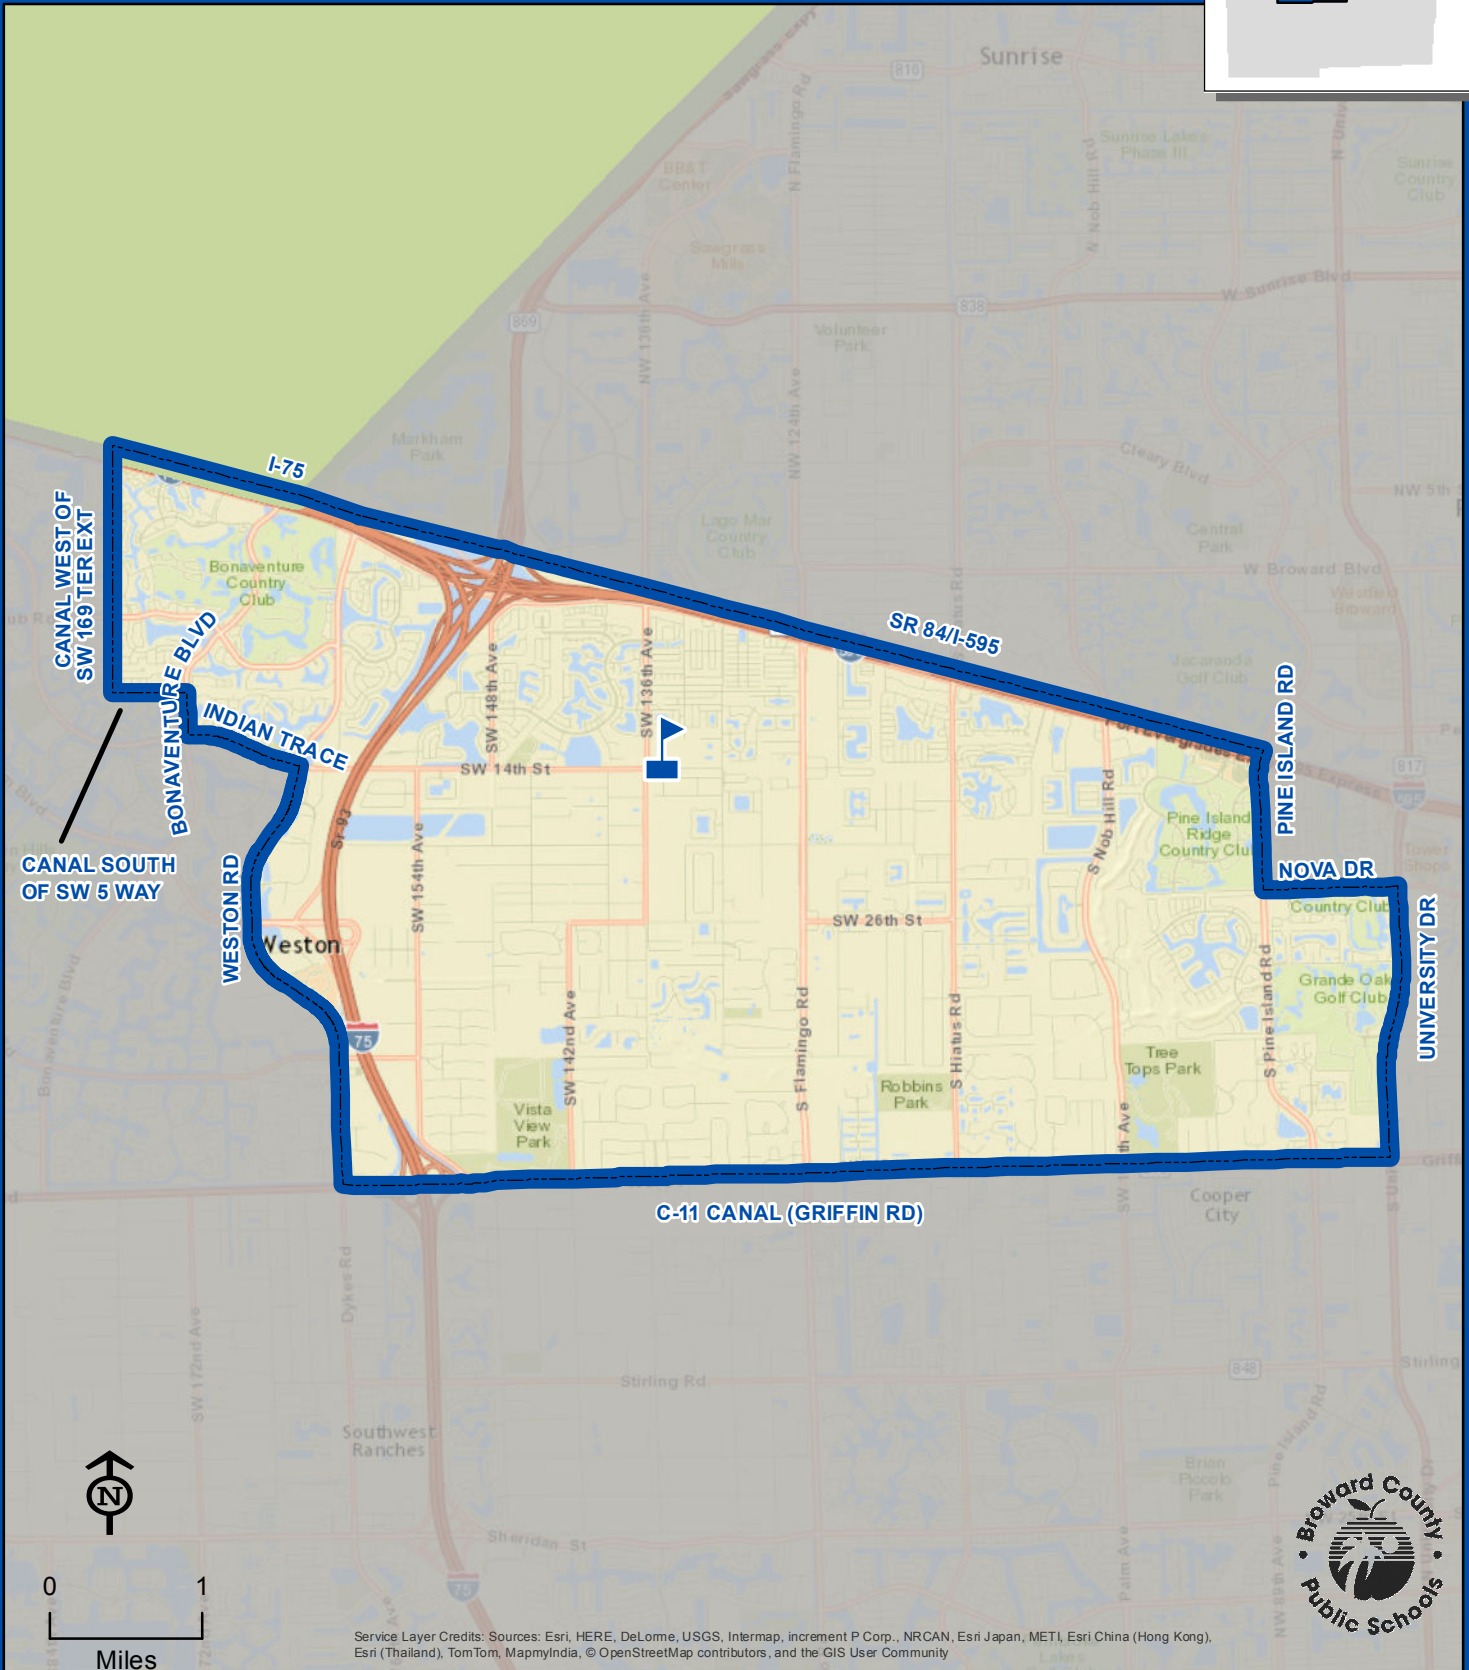

WESTERN HIGH SCHOOL

1200 SW 136 AVENUE
DAVIE, FLORIDA 33325
754-323-2400

Innovative Program

WESTERN

THIS MAP IS FOR CONCEPTUAL PURPOSES ONLY AND SHOULD NOT BE USED FOR LEGAL BOUNDARY DETERMINATIONS